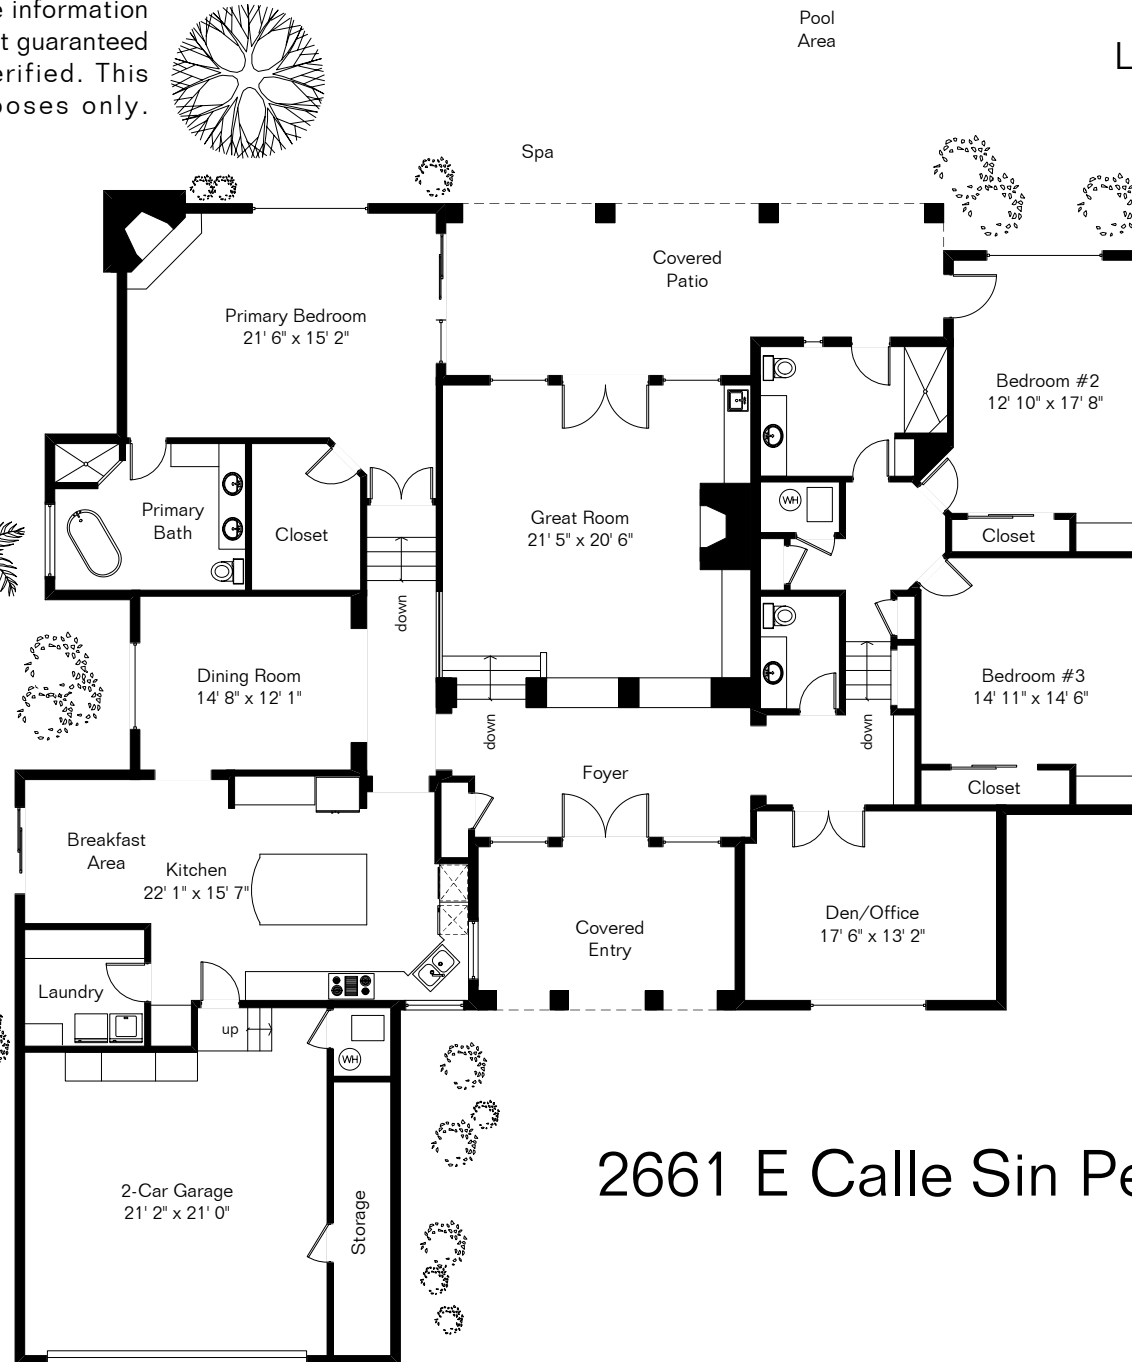

The square footages and room size information are deemed to be reliable but are not guaranteed and should be independently verified. This drawing is for marketing purposes only.

Living Area 3,453 Sq Ft  
Garage 625 Sq Ft

2661 E Calle Sin Pecado

Site Visit November 2022

Copyright 2022 Floor Plans First! LLC  
All Rights Reserved.

Floor Plans First!  
See the Floor Plan First!

FloorPlansFirst.com  
(520) 881-1500